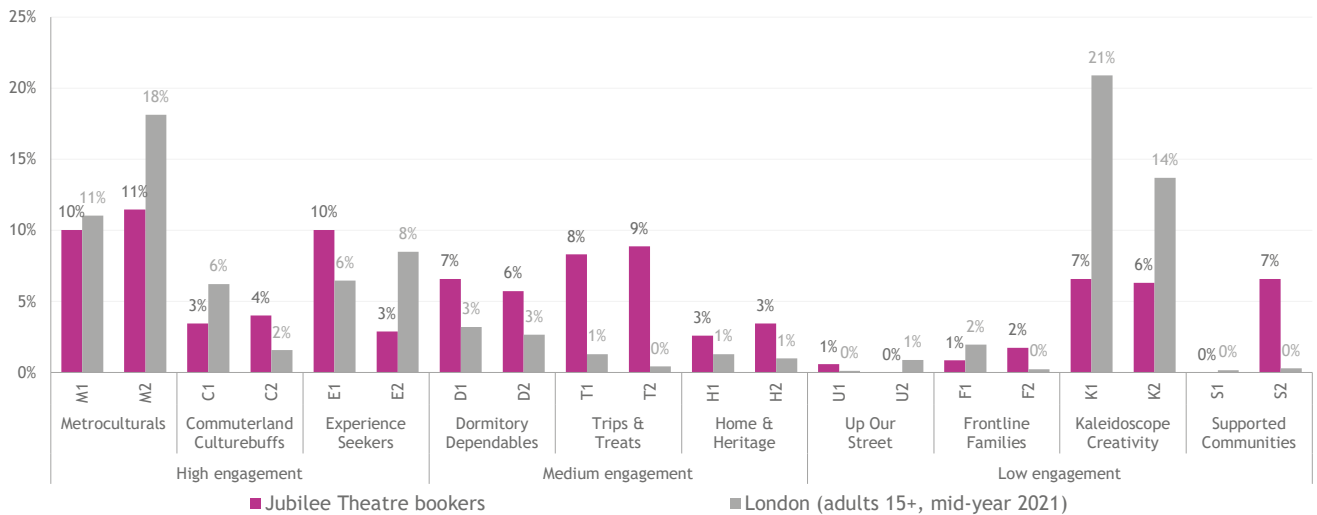

### Jubilee Theatre ticketing analysis

This report covers 349 performances, from May 10 2023 to April 22 2024.

#### Segment profile

Audience Spectrum segment		Jubilee Theatre bookers		London (adults 15+, mid-year 2021)	Index
		Count	%	%	
High engagement	Metroculturals	75	21%	29%	74
	Commuterland Culturebuffs	26	7%	8%	96
	Experience Seekers	45	13%	15%	86
Medium engagement	Dormitory Dependables	43	12%	6%	210
	Trips & Treats	60	17%	2%	1,002
	Home & Heritage	21	6%	2%	264
Low engagement	Up Our Street	2	1%	1%	58
	Frontline Families	9	3%	2%	118
	Kaleidoscope Creativity	45	13%	35%	37
	Supported Communities	23	7%	0%	1,433
<b>Base</b>		<b>349</b>		<b>7,277,045</b>	

Subsegment profile

Audience Spectrum subsegment		Jubilee Theatre bookers		London (adults 15+, mid-year 2021)	Index
		Count	%	%	
High engagement	Metroculturals M1	35	10%	11%	91
	Metroculturals M2	40	11%	18%	63
	Commuterland Culturebuffs C1	12	3%	6%	55
	Commuterland Culturebuffs C2	14	4%	2%	256
	Experience Seekers E1	35	10%	6%	155
	Experience Seekers E2	10	3%	8%	34
Medium engagement	Dormitory Dependables D1	23	7%	3%	206
	Dormitory Dependables D2	20	6%	3%	215
	Trips & Treats T1	29	8%	1%	646
	Trips & Treats T2	31	9%	0%	2,067
	Home & Heritage H1	9	3%	1%	200
	Home & Heritage H2	12	3%	1%	345
Low engagement	Up Our Street U1	2	1%	0%	488
	Up Our Street U2	0	0%	1%	0
	Frontline Families F1	3	1%	2%	44
	Frontline Families F2	6	2%	0%	758
	Kaleidoscope Creativity K1	23	7%	21%	32
	Kaleidoscope Creativity K2	22	6%	14%	46
	Supported Communities S1	0	0%	0%	0
	Supported Communities S2	23	7%	0%	2,244
<b>Base</b>		<b>349</b>		<b>7,277,045</b>	