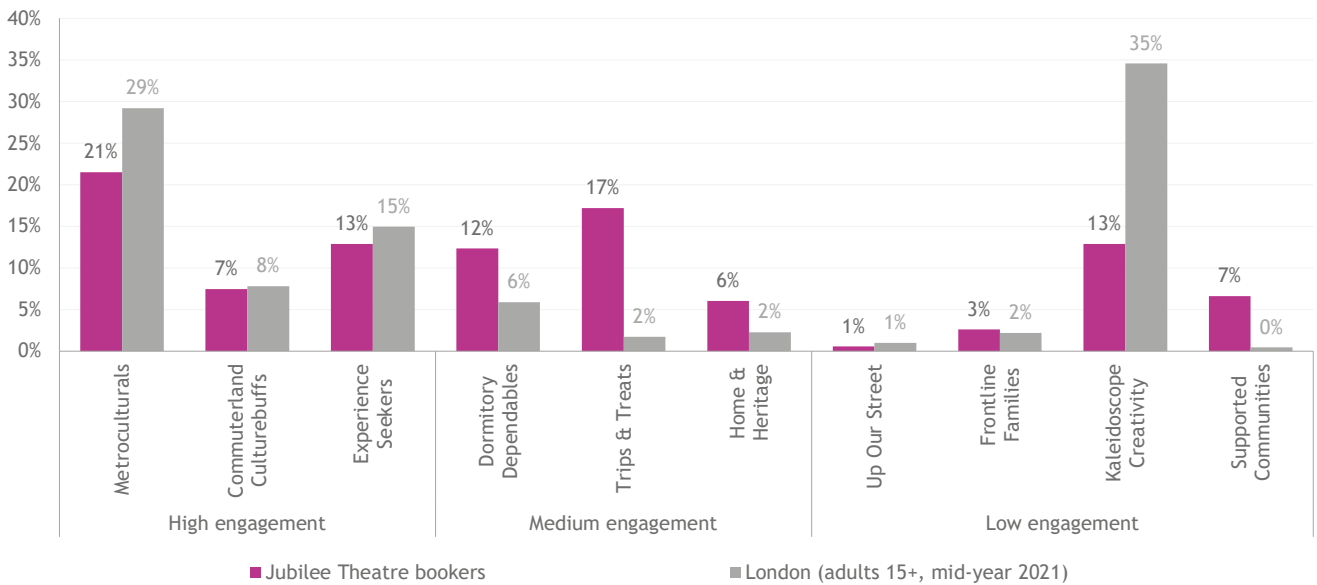

### Jubilee Theatre ticketing analysis

This report covers 349 performances, from May 10 2023 to April 22 2024.

#### Segment profile

Audience Spectrum segment		Jubilee Theatre bookers		London (adults 15+, mid-year 2021)	Index
		Count	%	%	
High engagement	Metroculturals	75	21%	29%	74
	Commuterland Culturebuffs	26	7%	8%	96
	Experience Seekers	45	13%	15%	86
Medium engagement	Dormitory Dependables	43	12%	6%	210
	Trips & Treats	60	17%	2%	1,002
	Home & Heritage	21	6%	2%	264
Low engagement	Up Our Street	2	1%	1%	58
	Frontline Families	9	3%	2%	118
	Kaleidoscope Creativity	45	13%	35%	37
	Supported Communities	23	7%	0%	1,433
<b>Base</b>		<b>349</b>		<b>7,277,045</b>	

Venues included in this analysis

- Cascading Pavilion
- Neon Arena
- Enigma Park
- Starry Dome

Performances included in this analysis

- Waterfall Concert
- Glowfest
- Whirlwind Carnival
- Luminate